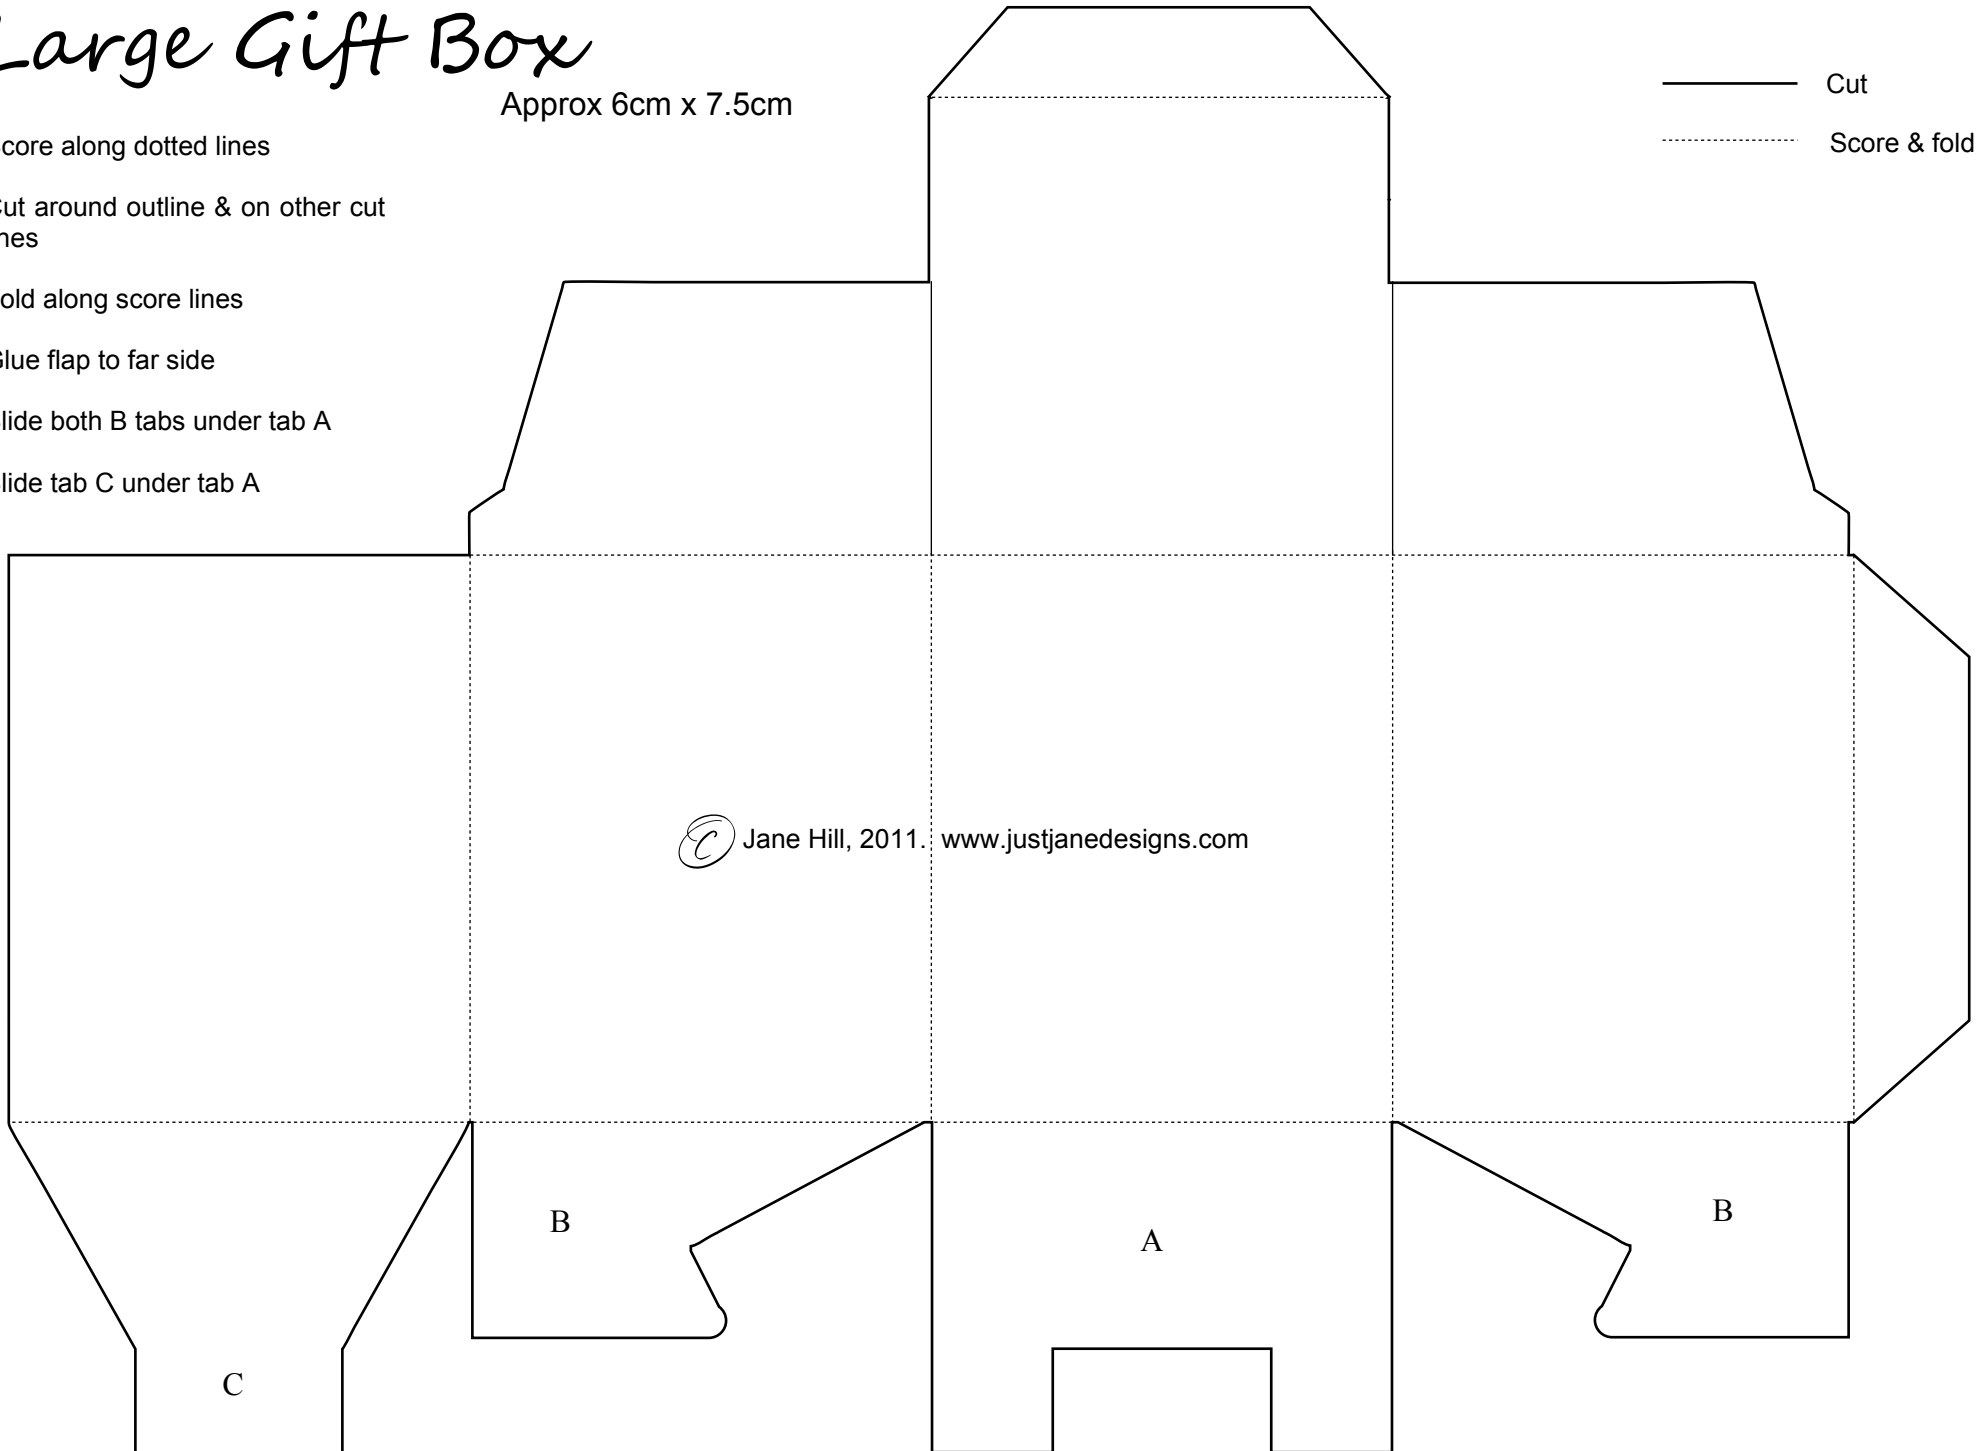

Large Gift Box

Approx 6cm x 7.5cm

— Cut
- - - Score & fold

Score along dotted lines

Cut around outline & on other cut lines

Fold along score lines

Glue flap to far side

Slide both B tabs under tab A

Slide tab C under tab A

© Jane Hill, 2011. www.justjanedesigns.com